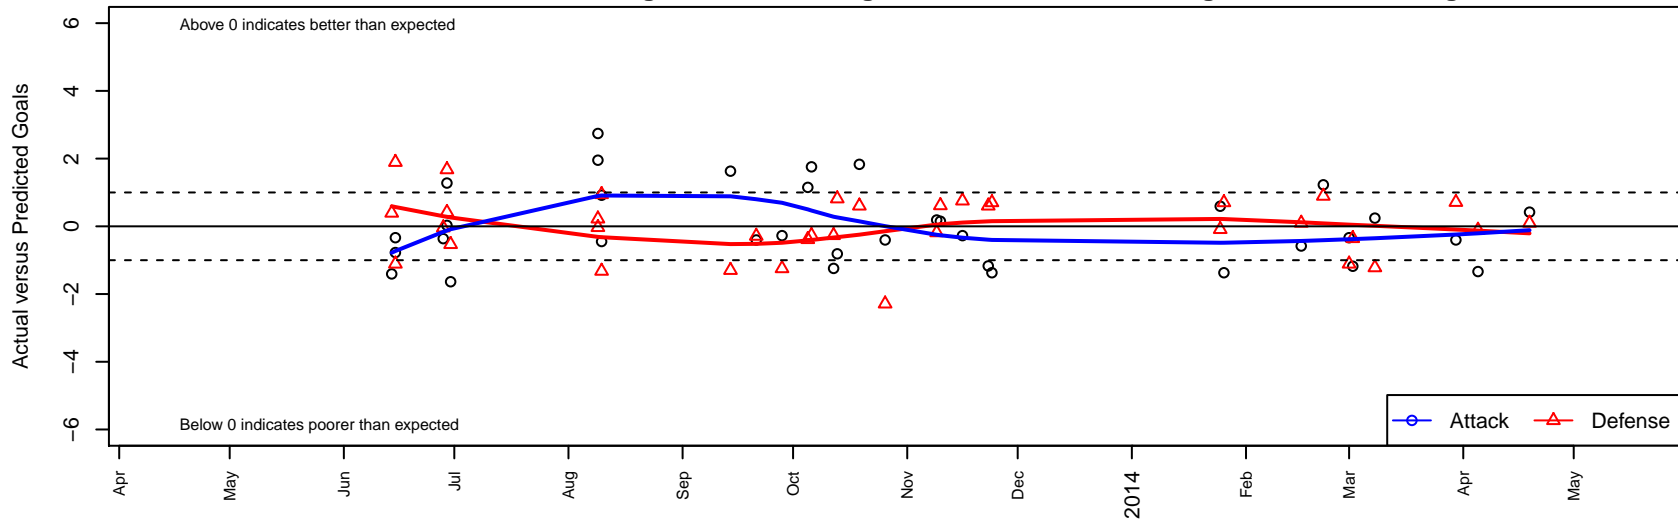

Washington Timbers Red B99

Washington Timbers

Vancouver, WA

B99 total strength=1475

attack=8.95 defense=12.03

fall league = RCL B99 Div 2, Spr RCL B99 Div

alt names used:

Washington Timbers FC B99 Red

Washington Timbers 99B REDS A

WASHINGTON TIMBERS FC B99 RED (WA)

Venues played:

Rainier Challenge Samba U14

Clash At the Border Platinum/Gold Pool Play U

Clash At the Border Platinum U14

Sporting Invitational Boys U14 U14

RCL B99 Div 2

Spr RCL B99 Div 1

WYS Championship B99

Washington Timbers Red B99

Dots are actual minus expected GF (blue circles) and GA (red triangles).
Blue line is smoothed change in attack strength. Red is smoothed change in defense strength.